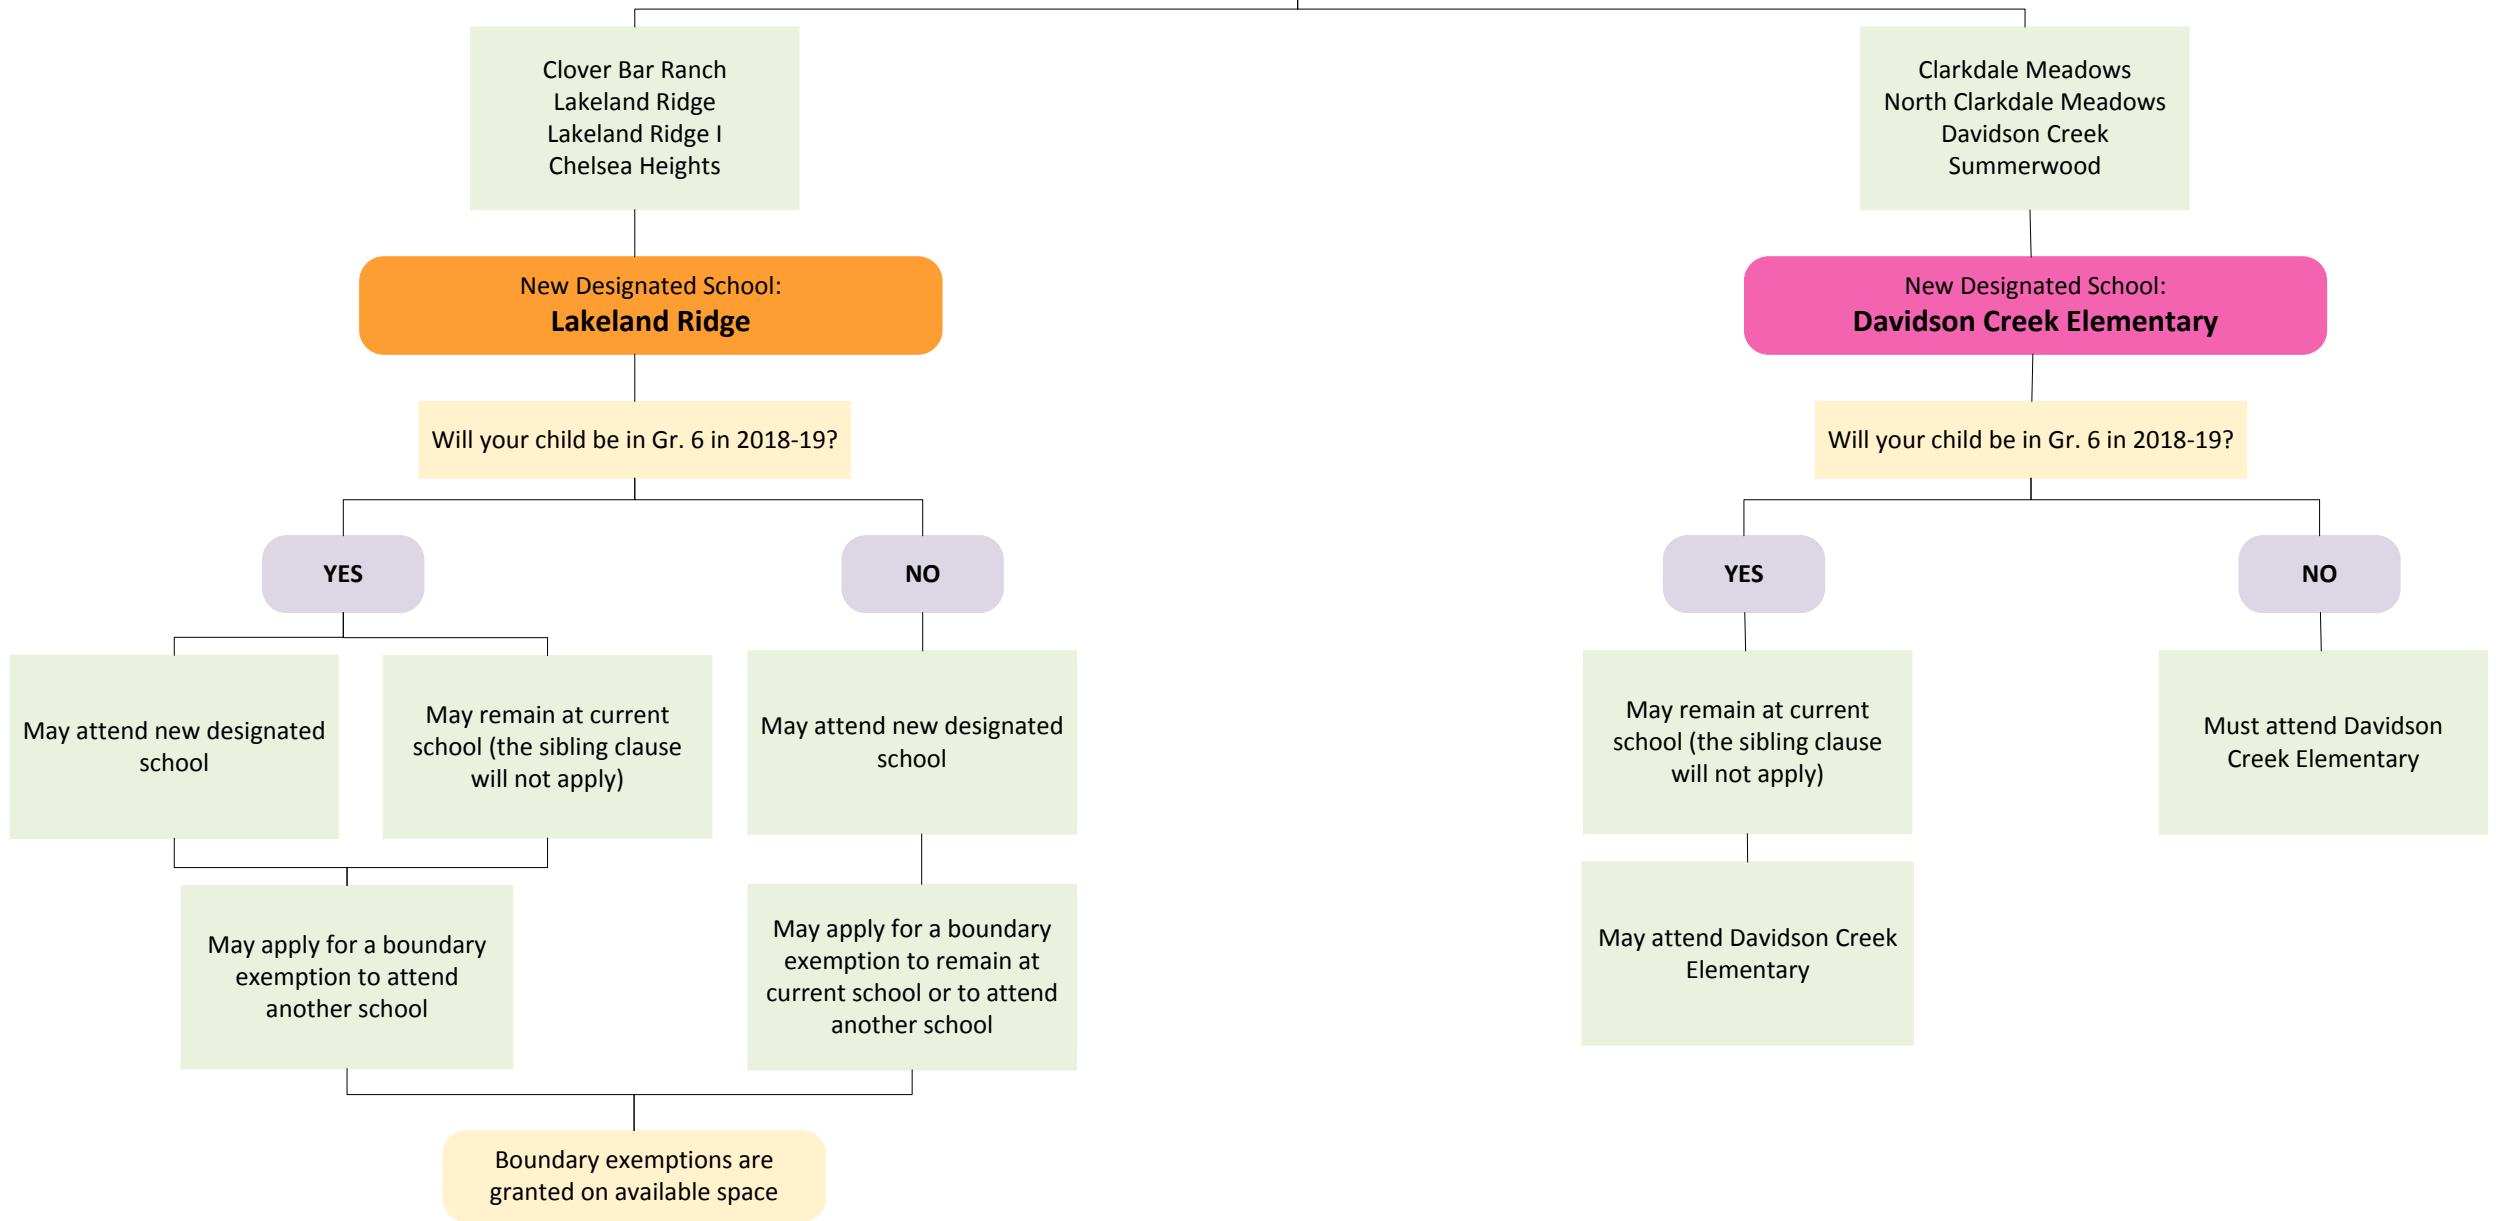

# 2018-19 Elementary Attendance Boundaries

**NOTE: Affected Neighbourhoods**

**NOTE:**

- If your child is on a boundary exemption during the 2017-18 school year, these boundary exemptions will be honoured in 2018-19, with the exception of students residing in the Davidson Creek Elementary attendance area.
- Davidson Creek Elementary will not accept boundary exemptions for the 2018-19 school year.
- The new attendance boundaries do not apply to students in French Immersion, German Bilingual, Alternative Christian, Logos and System programs.
- The new elementary and junior high attendance boundaries are available at [www.eips.ca](http://www.eips.ca)