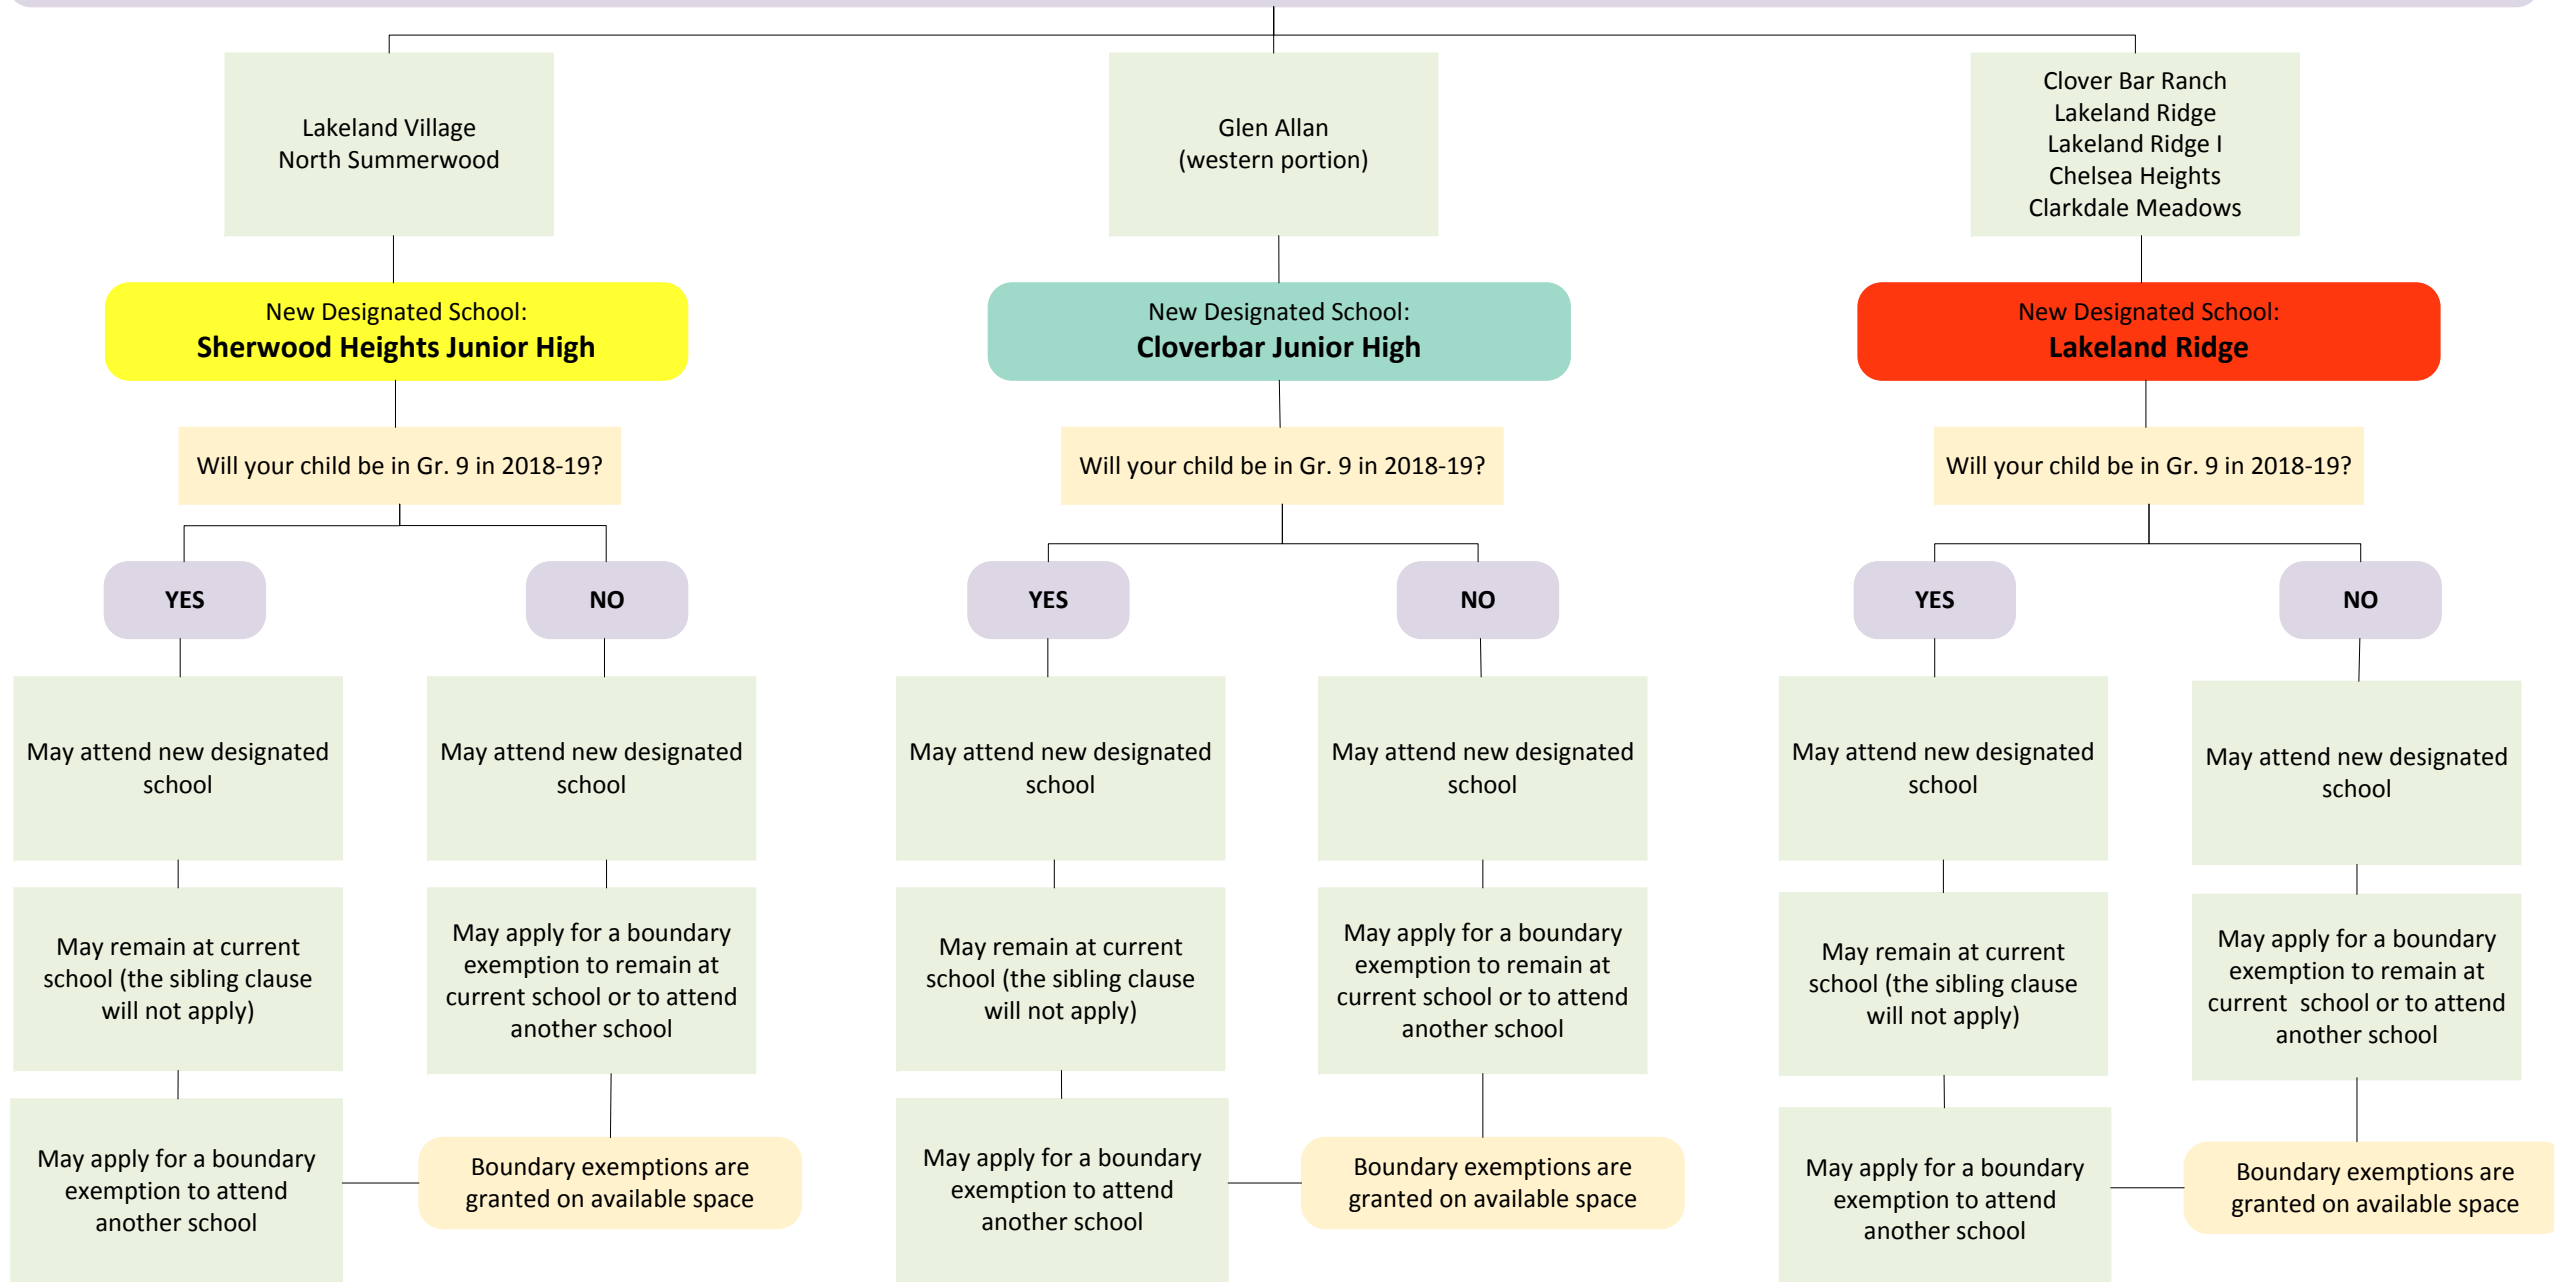

2018-19 Junior High Attendance Boundaries

NOTE: Affected Neighbourhoods

NOTE:

- If your child is on a boundary exemption during the 2017-8 school year, these boundary exemptions will be honoured in 2018-19.
- The new attendance boundaries do not apply to students in French Immersion, German Bilingual, Alternative Christian, Logos and System programs.
- The new elementary and junior high attendance boundaries are available at www.eips.ca.