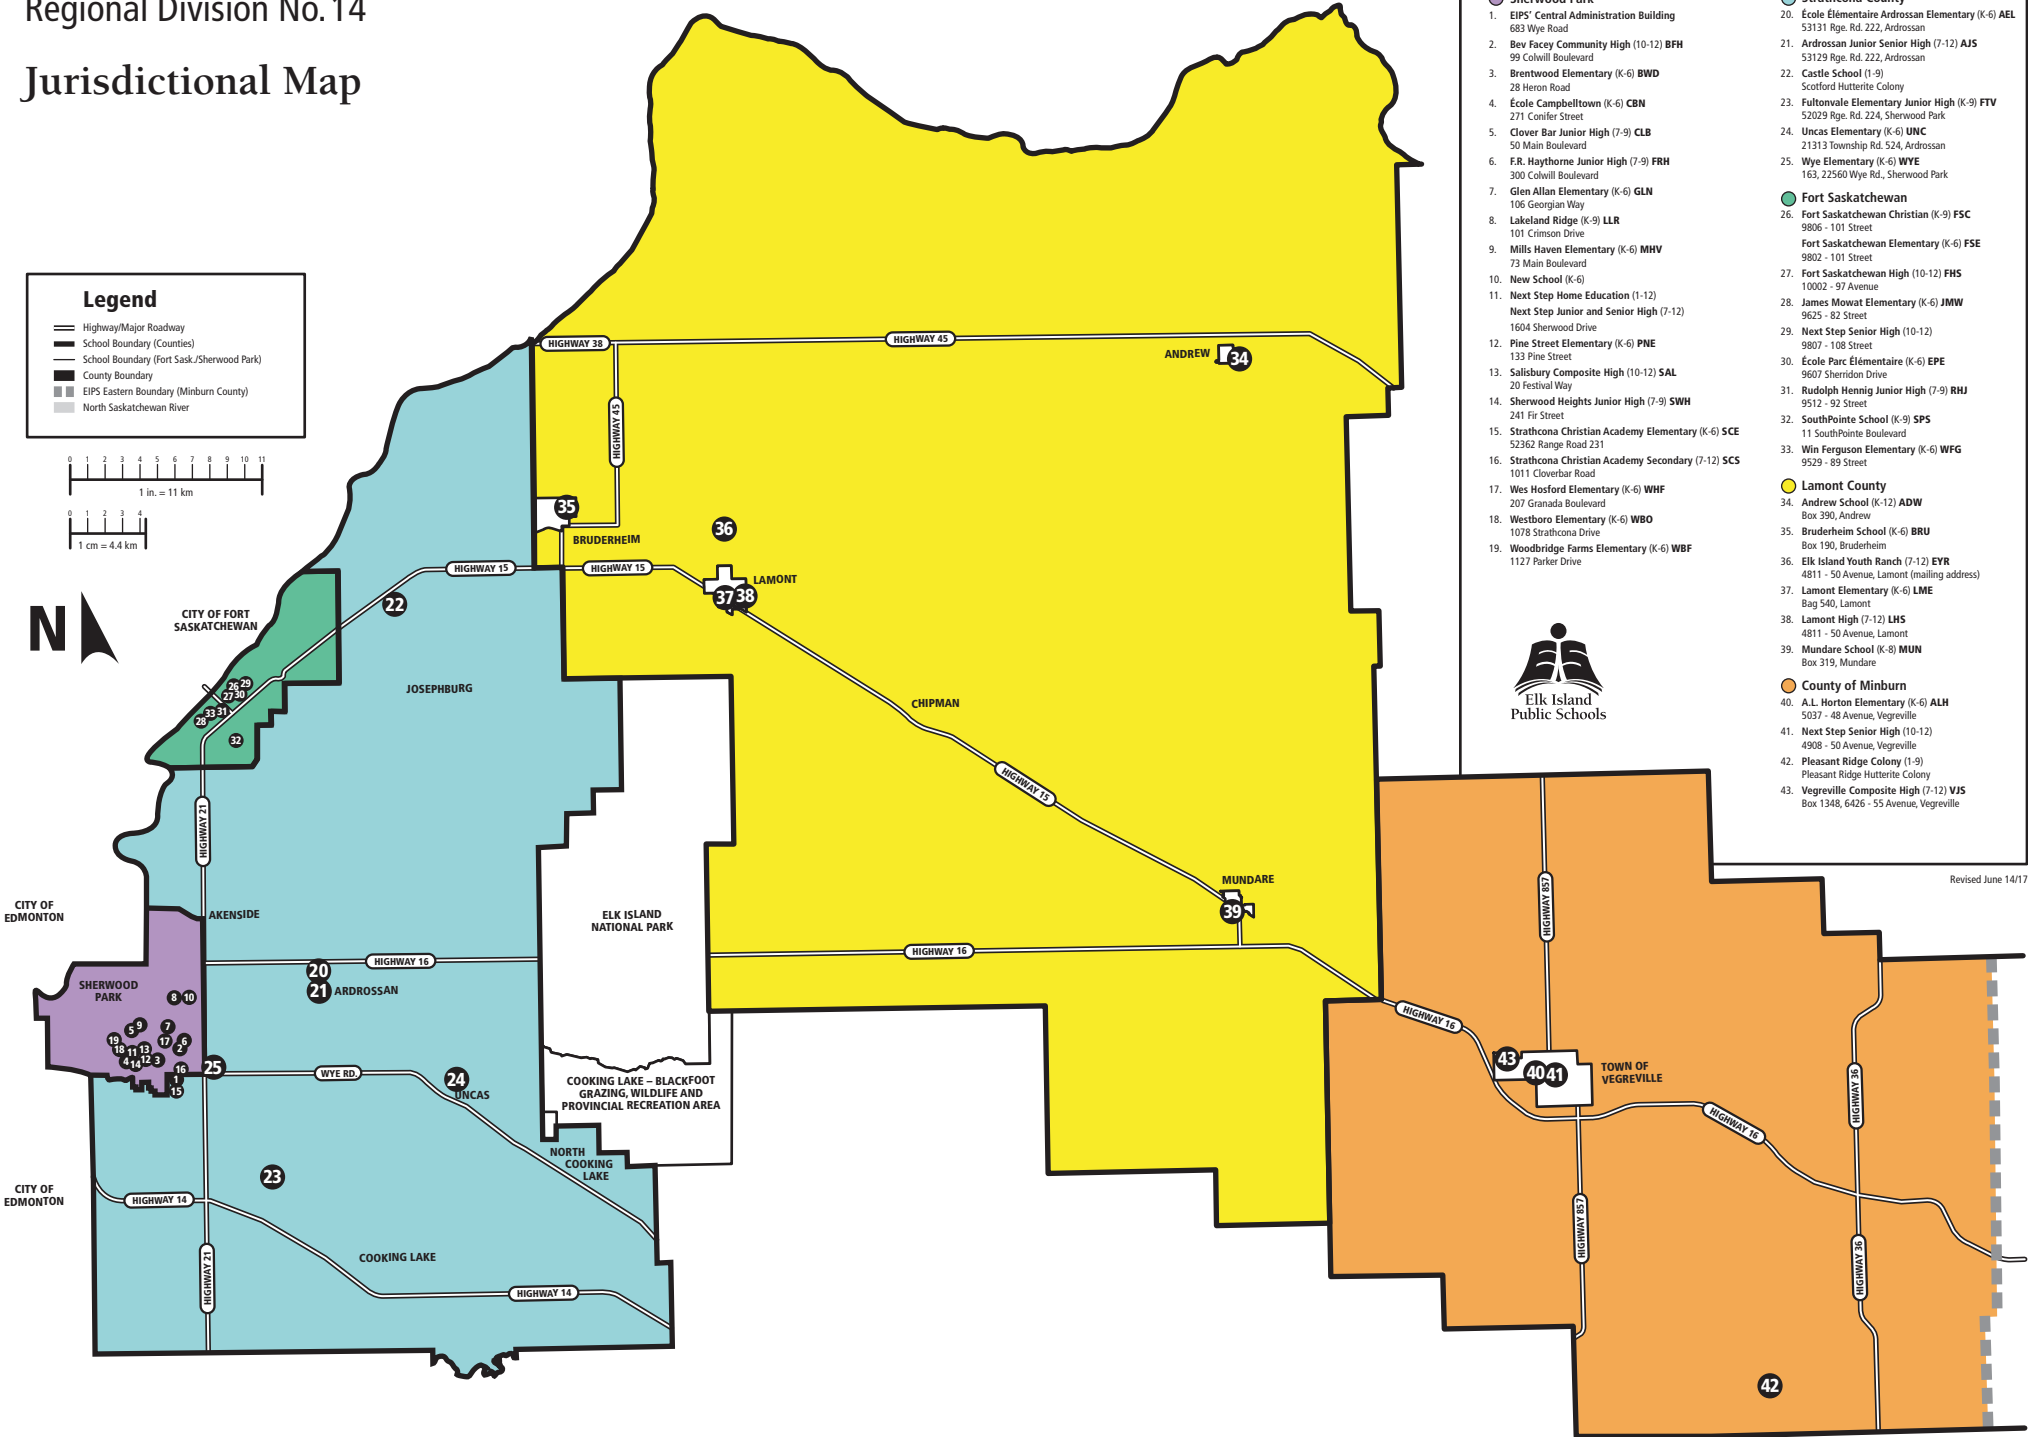

Elk Island Public Schools

Regional Division No. 14

Jurisdictional Map

Legend

- Highway/Major Roadway
- School Boundary (Counties)
- School Boundary (Fort Sask/Sherwood Park)
- County Boundary
- EIPS Eastern Boundary (Minburn County)
- North Saskatchewan River