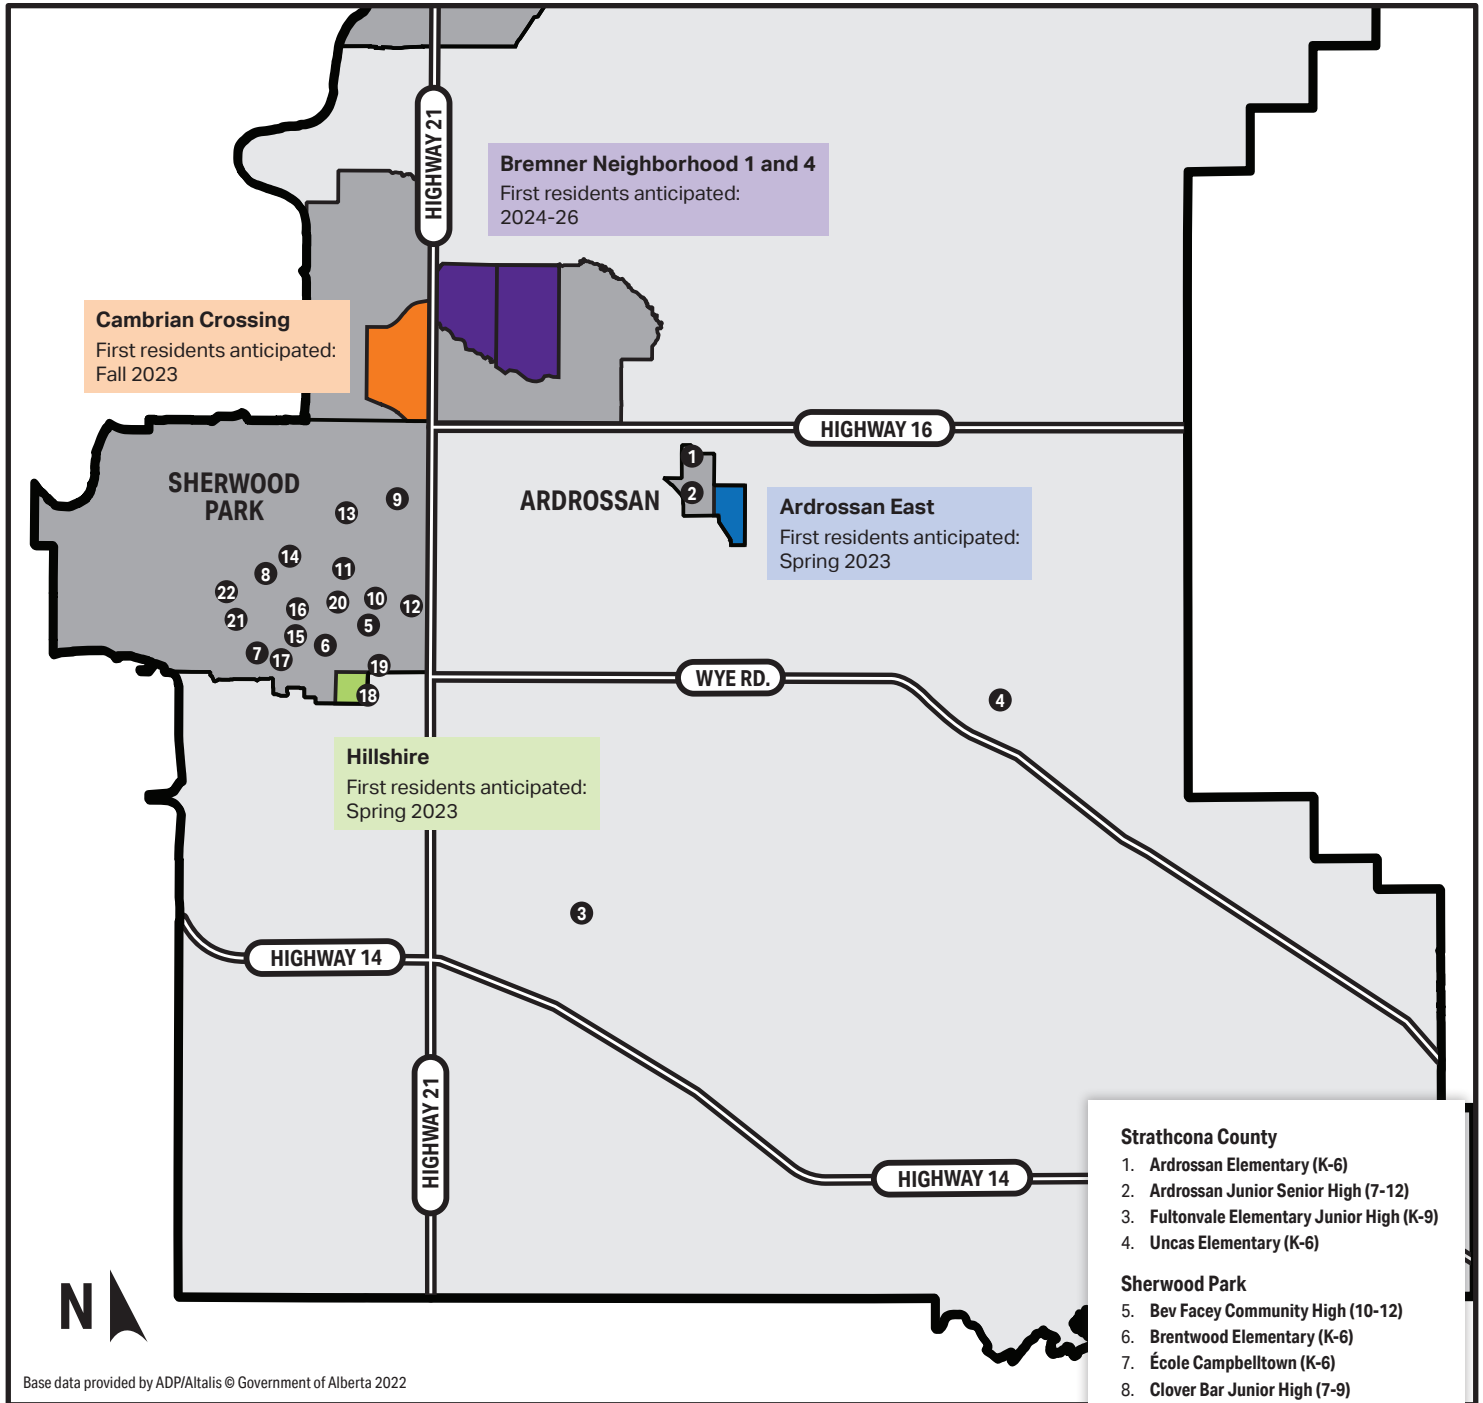

Base data provided by ADP/Altalis © Government of Alberta 2022

	Total number of residential units	Proportion of units planned for low density	School-aged population at neighbourhood build-out	Total population at neighbourhood build-out	Projected school-age population*		
					2027	2032	2037
Ardrossan East	1,547	94%	990	4,247	77	159	237
Bremner Neighborhood 1&4	14,283	71%	9,236	35,920	13	129	467
Cambrian Crossing	5,225	80%	3,345	12,081	216	592	1,025
Hillshire	1,056	64%	676	3,168	73	152	169
Total	22,111	-	14,247	55,416	379	1,032	1,898

*includes all projected school-aged children for the neighbourhood, not just those anticipated to attend EIPS