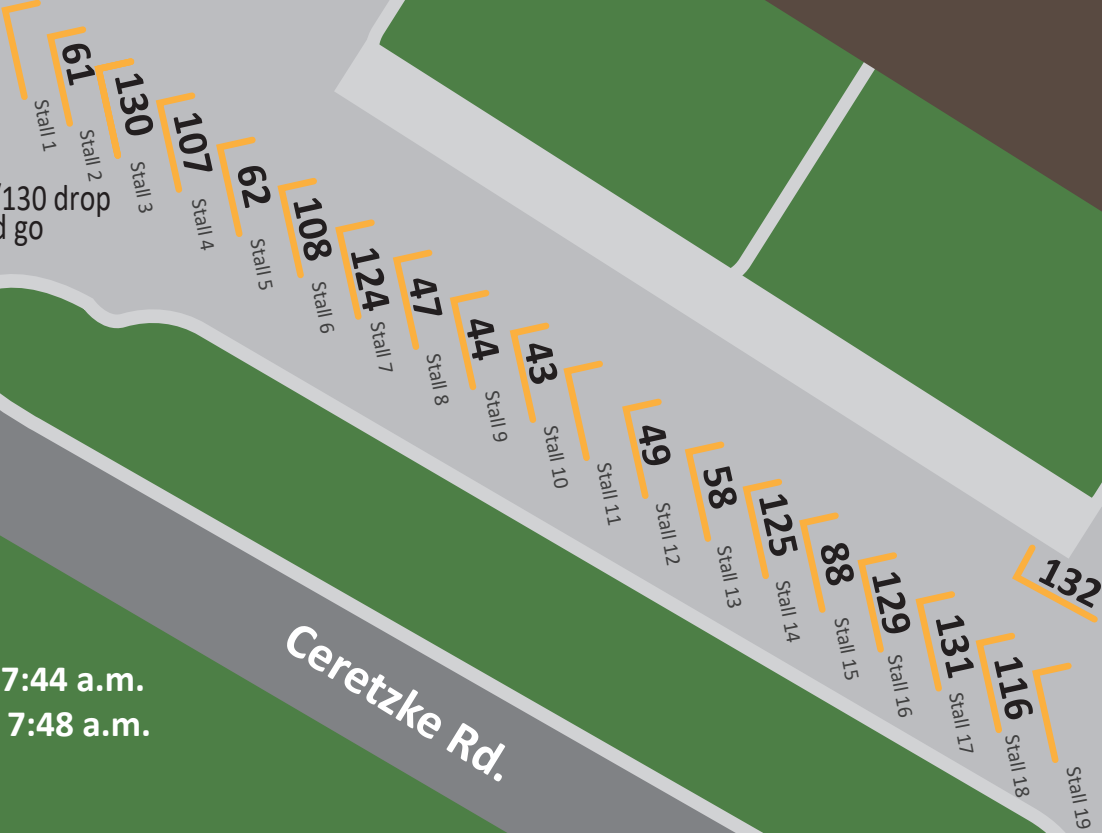

# FTV AM Lineup

Olympiette Centre

Parking Lot

Fultonvale Elementary Junior High

Exit

61/130 drop and go

Arrive: 7:44 a.m.  
Depart: 7:48 a.m.

Ceretzke Rd.